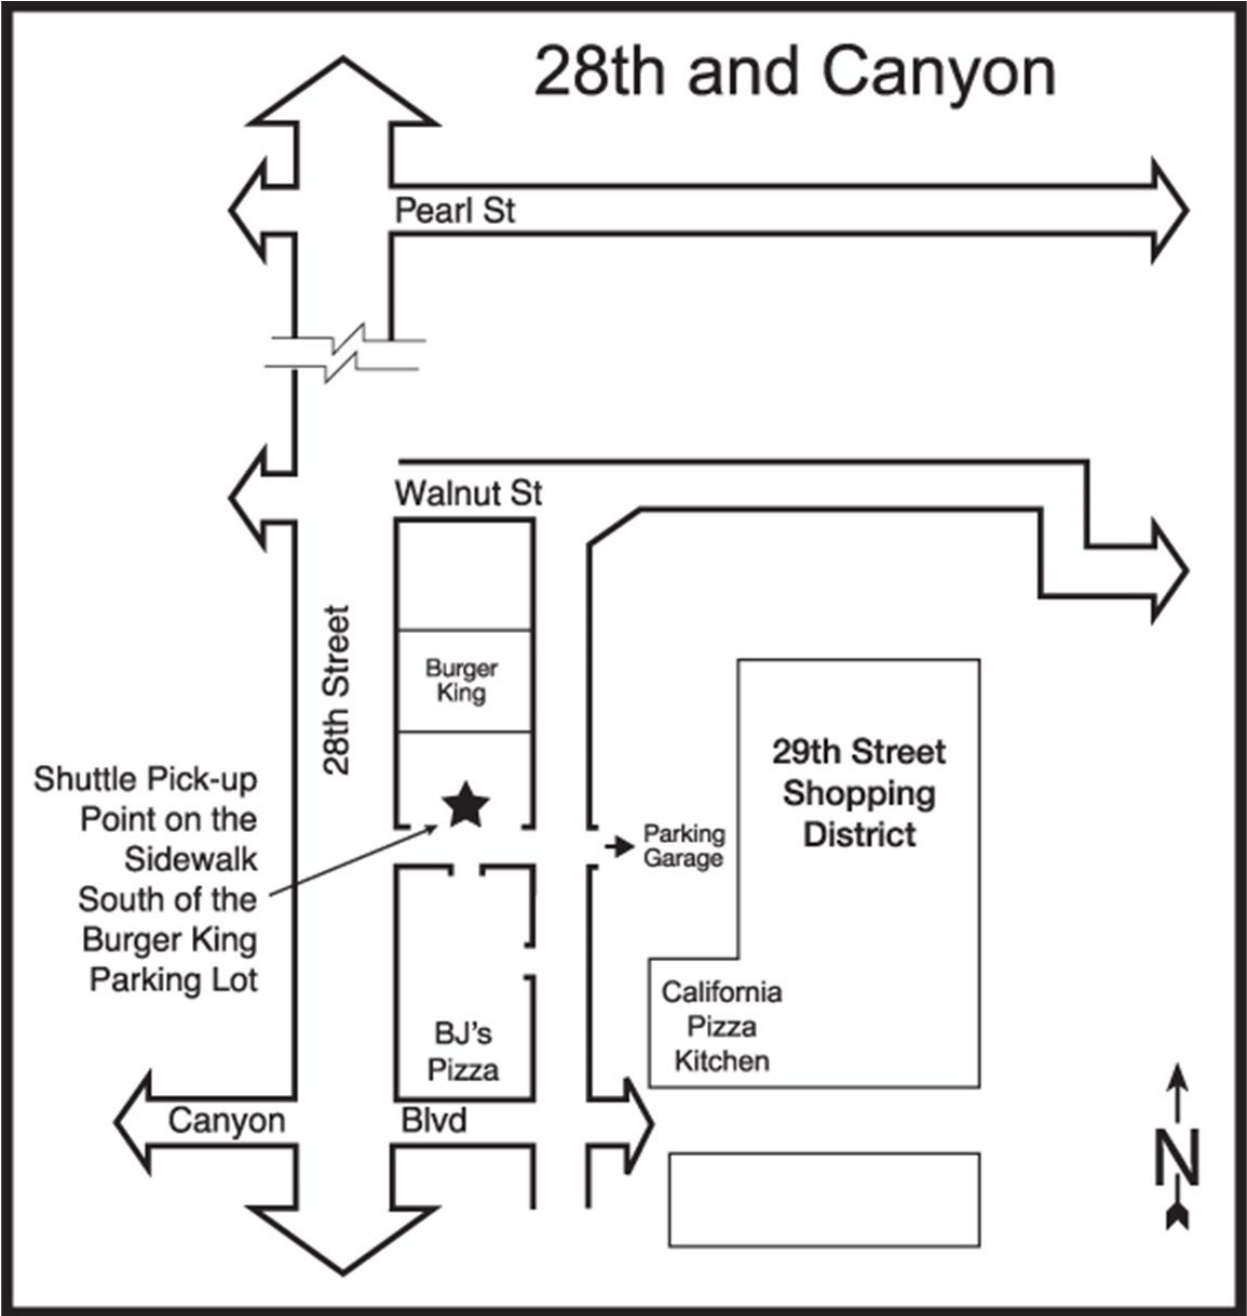

EX= Express Route

28th & Canyon=28th and Canyon, Sidewalk south of Burger King Parink lot

TM/Broadway=Shuttle pickup point near RTD bus shelter near Chase Bank

TM PnR= Table Mesa Park-n-Ride

\* First Shuttle to Mesa

\*\* Requested Stop

\* Shuttle returning to Center green End of shift

\*\* Requested Stop

For notifications on temporary schedule changes, join the UCAR shuttlerider email list

<https://groups.google.com/a/ucar.edu/g/shuttlerider?hl=en>

email: [jlujan@ucar.edu](mailto:jlujan@ucar.edu)

9/12/23

Shuttle Routes map.

28th Street and Canyon map.

Table Mesa Park-n-Ride map.

# Table Mesa/Broadway

Table Mesa Drive and Broadway map.