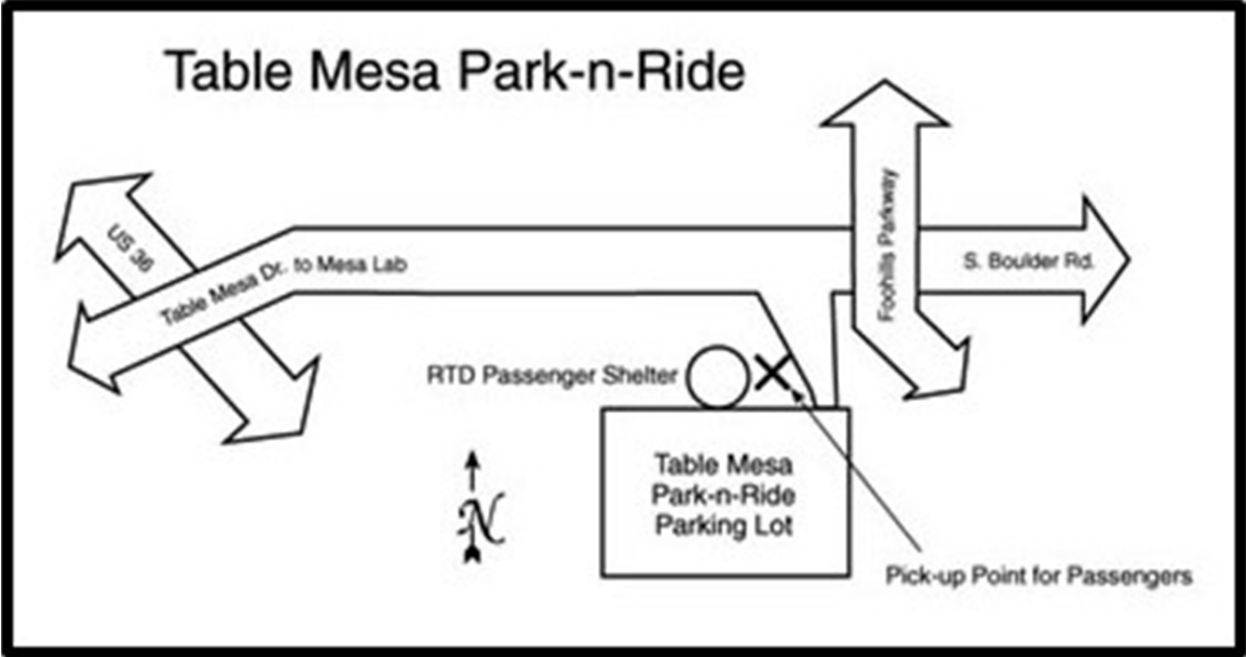

\* First Shuttle to Mesa

\*\* Requested Stop

\* Shuttle returning to Center green End of shift

\*\* Requested Stop

For notifications on temporary schedule changes, join the UCAR shuttlerider email list

<https://groups.google.com/a/ucar.edu/g/shuttlerider?hl=en>

email: [jlujan@ucar.edu](mailto:jlujan@ucar.edu)

9/12/23

Shuttle Routes map.

28th Street and Canyon map.

Table Mesa Park-n-Ride map.

# Table Mesa/Broadway

Table Mesa Drive and Broadway map.