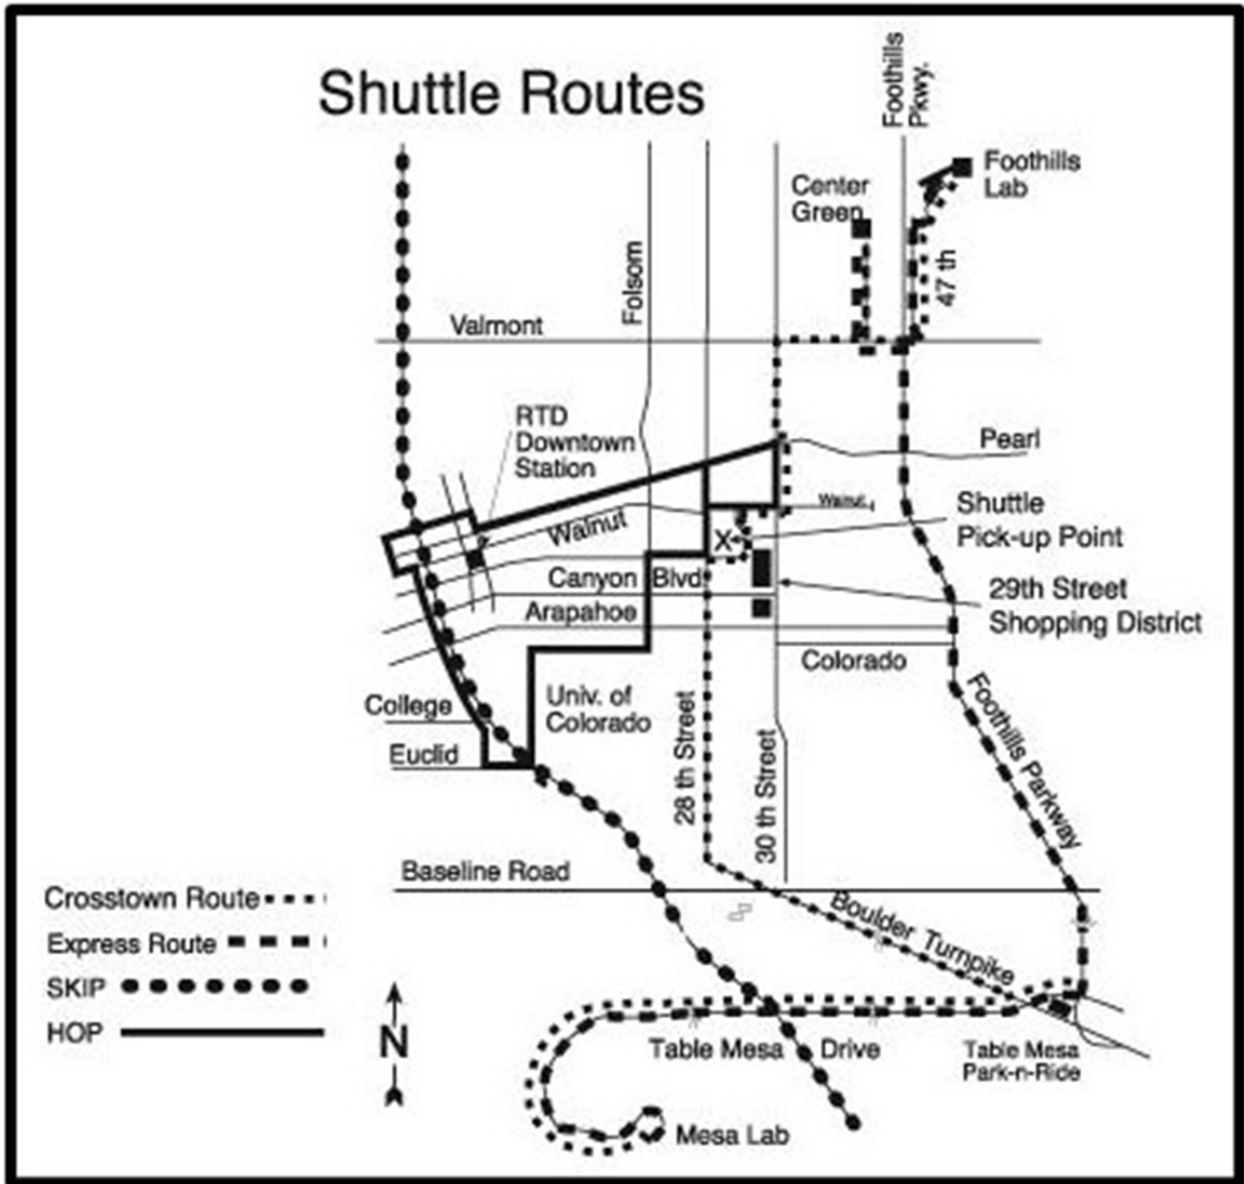

EX= Express Route

28th & Canyon=28th and Canyon, Sidewalk south of Burger King Parink lot

TM/Broadway=Shuttle pickup point near RTD bus shelter near Chase Bank

TM PnR= Table Mesa Park-n-Ride

\* First Shuttle to Mesa

\*\* Requested Stop

\* Shuttle returning to Center green End of shift

\*\* Requested Stop

For notifications on temporary schedule changes, join the UCAR shuttlerider email list

<https://groups.google.com/a/ucar.edu/g/shuttlerider?hl=en>

email: [jlujan@ucar.edu](mailto:jlujan@ucar.edu)

9/12/23

Shuttle Routes map.

28th Street and Canyon map.

Table Mesa Park-n-Ride map.

# Table Mesa/Broadway

Table Mesa Drive and Broadway map.